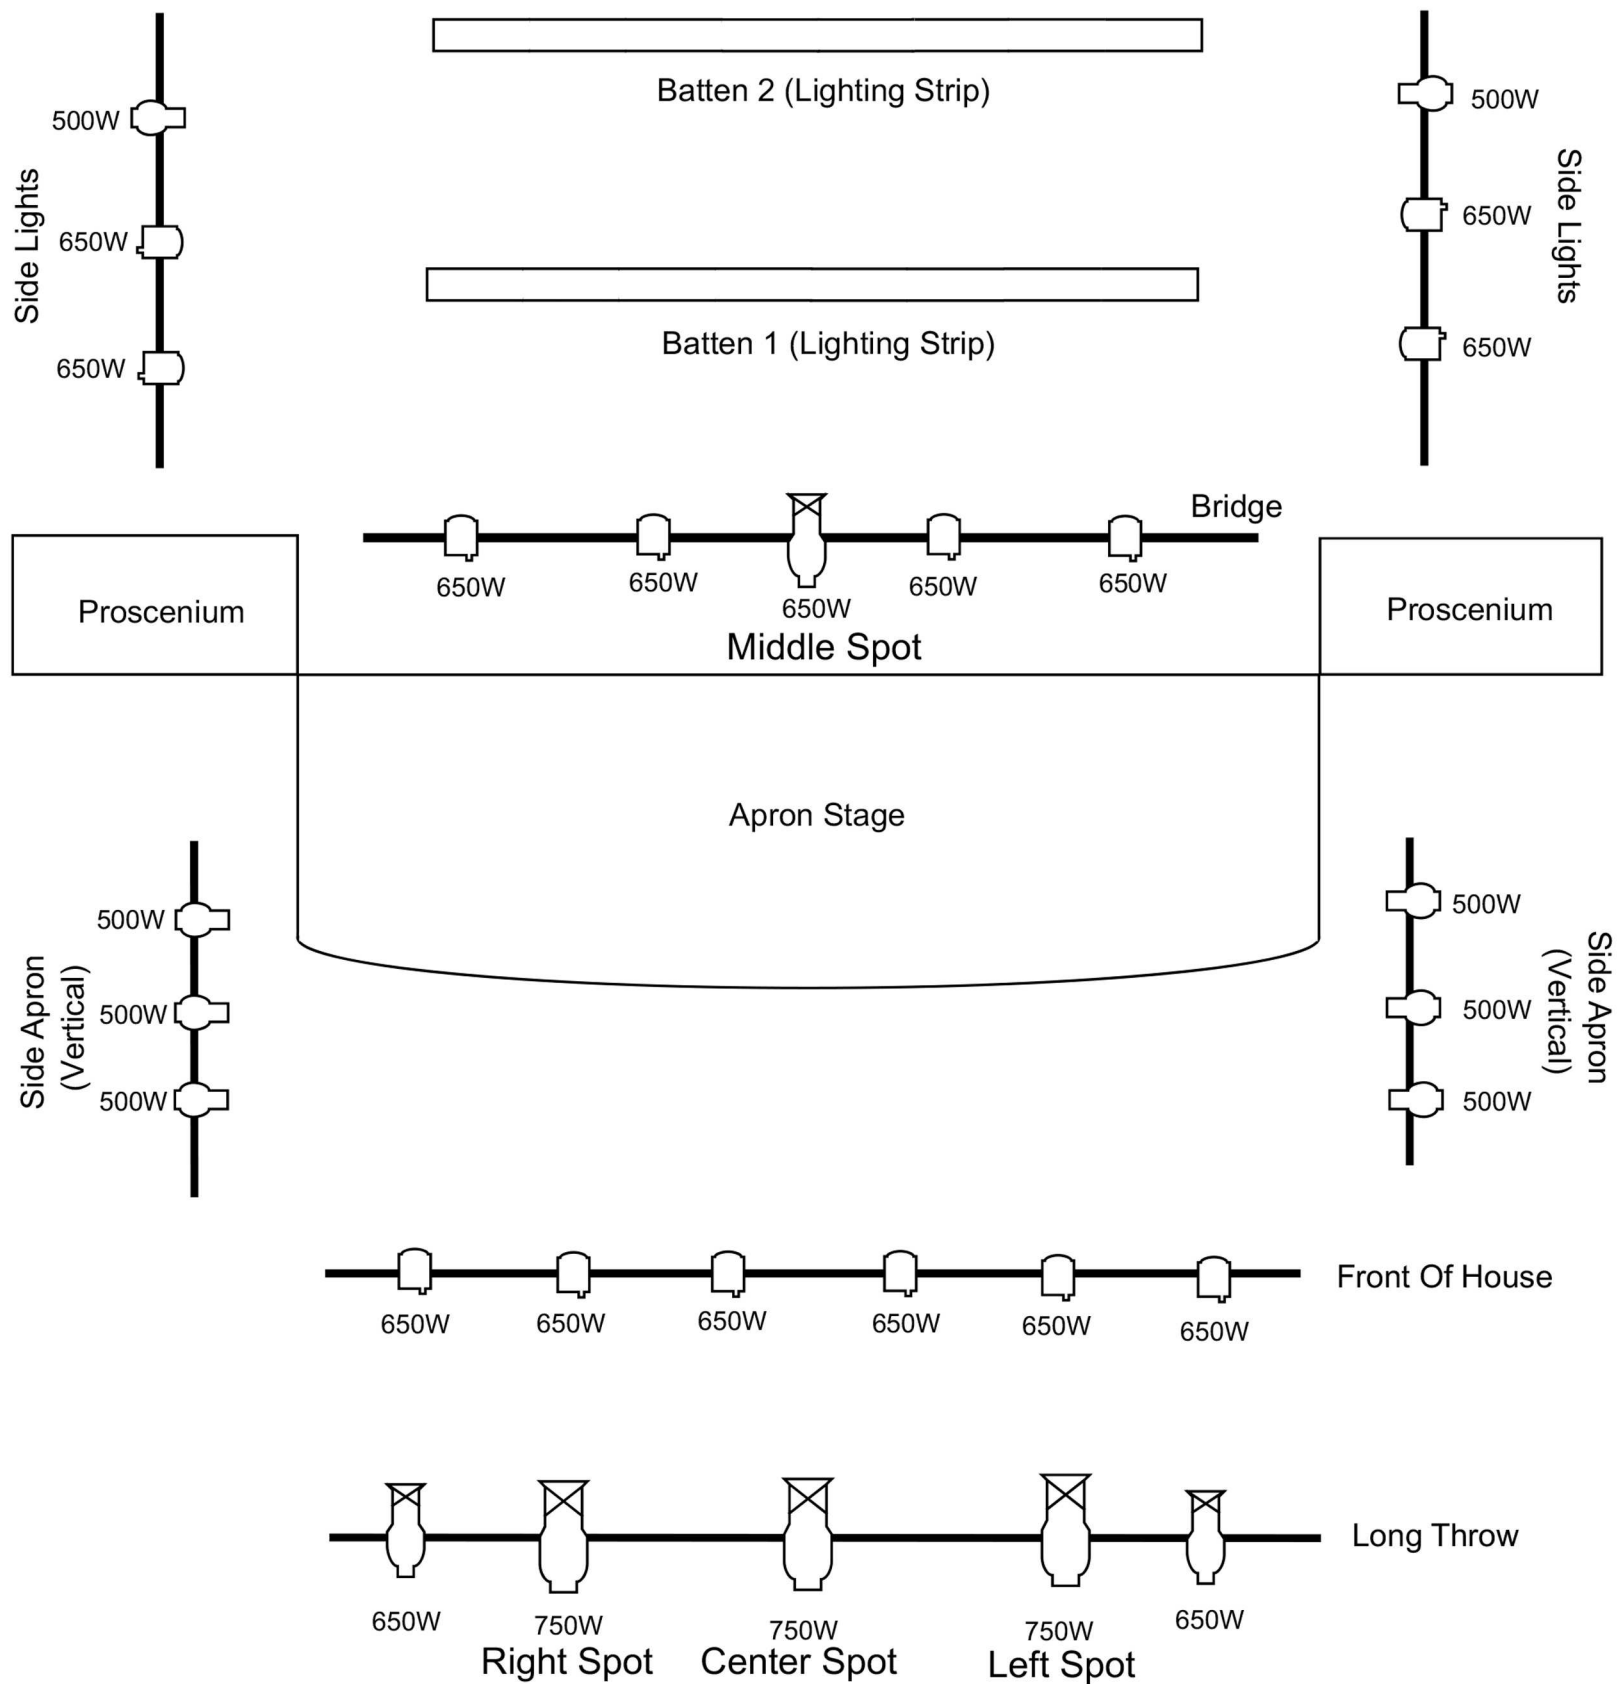

Lionel Wendt Theatre - Light Plan

Amber Cyc Blue Cyc Red Cyc Green Cyc

Cyclorama

Key	
	750W Spot
	500W Spot
	650W Spot
	650W Fresnel